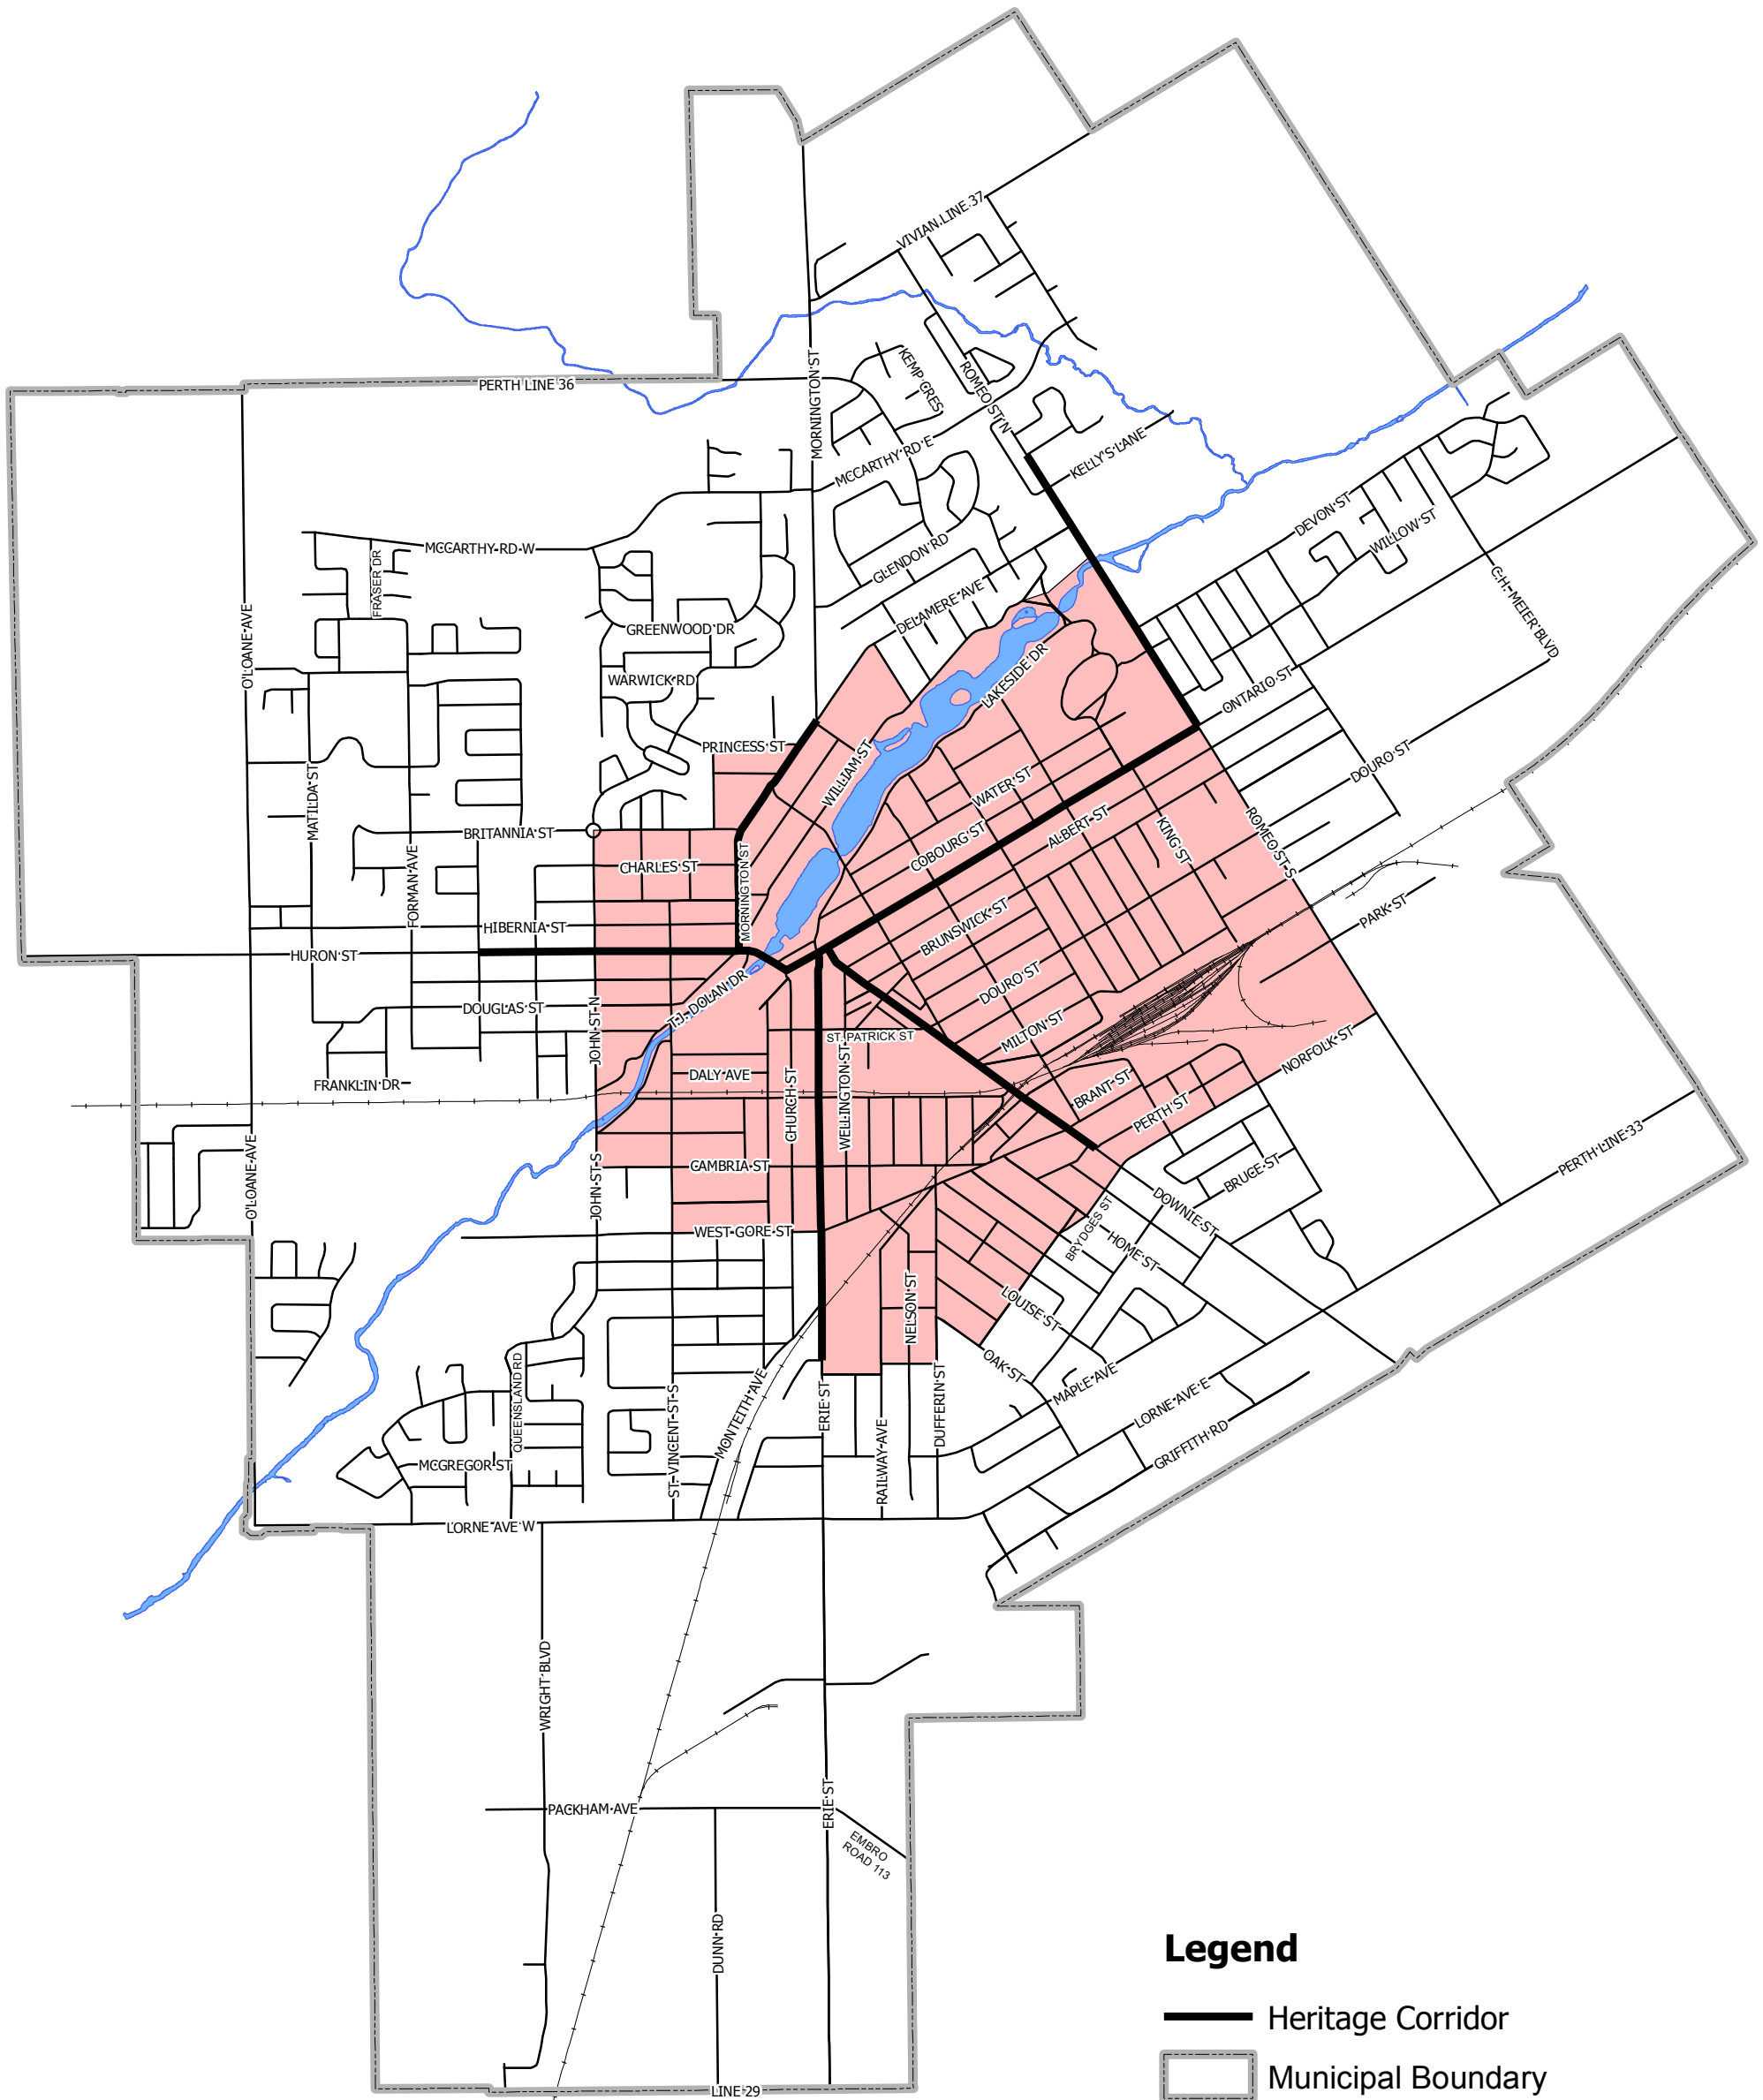

CITY OF STRATFORD OFFICIAL PLAN

SCHEDULE E

HERITAGE AREAS & CORRIDORS

APPROVED JULY 21, 2016

CONSOLIDATED MAY 1, 2019

Legend

- Heritage Corridor
- Municipal Boundary
- Railway
- Heritage Area

1:24,000

0 250 500 1,000 1,500 2,000 Metres