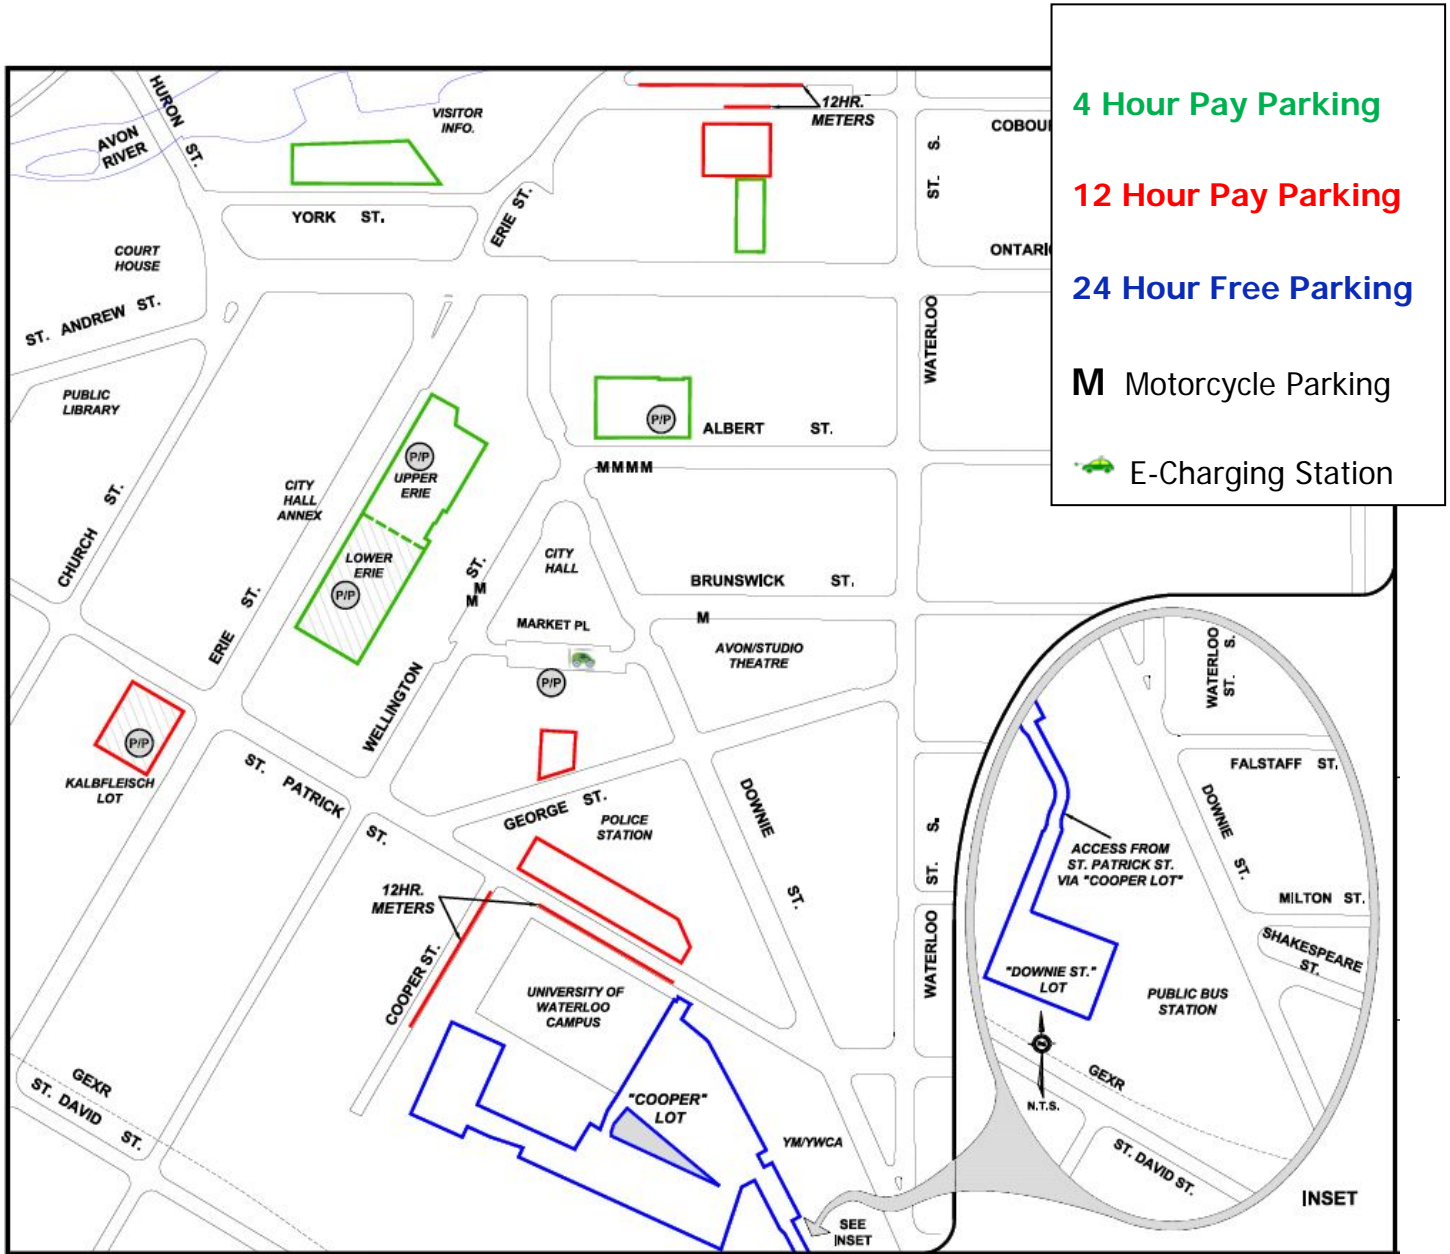

Downtown Stratford Parking Guide

Overnight parking is not permitted on any City street or paid parking lot year round from 2:00 a.m. to 6:00 a.m.

Downtown Stratford Parking Guide

Parking Lots

Location	Payment Types	Hourly Rates	Hours of Enforcement
Albert Lot 18 Albert Street	Coins and Credit Card	\$1.25 per hour to a maximum of 4 hours	April 1 to October 31 Monday to Saturday 9:00 a.m. to 8:00 p.m. November 1 to March 31 Monday to Saturday 9:00 a.m. to 6:00 p.m.
Erie Lot 91 Erie Street			
Ontario Street Lot 126 Ontario Street	Coins Only	\$1.25 per hour to a maximum of 12 hours	
Cobourg Lot 21 Cobourg Street			
George Street Lot 20 George Street	Coins and Credit Card	\$1.25 per hour to a maximum of 12 hours	
Kalbfleisch Lot 128 Erie Street			
St. Patrick Lot 100 St. Patrick Street			
York Lot 10 York Street	Coins Only	\$1.25 per hour to a maximum of 4 hours	

On Street Parking

Location	Payment Types	Hourly Rates	Hours of Enforcement
St. Patrick Street	Coins Only	\$1.50 per hour to a maximum of 12 hours	April 1 to October 31 Monday to Saturday 9:00 a.m. to 8:00 p.m.
Cooper Street			
Cobourg Street			
Market Place 	Coins and Credit Card	\$1.50 per hour to a maximum of 4 hours	November 1 to March 31 Monday to Saturday 9:00 a.m. to 6:00 p.m.
All Remaining Downtown Streets	Coins Only		

Additionally, there are various signed 15 and 30 minute meters throughout the downtown core.

Free Municipal Parking Lots

Location	Hours of Enforcement	Hourly Rates	Monthly Permit Rates
Cooper Parking Lot 105 St. Patrick Street	April 1 to October 31 Monday to Saturday 9:00 a.m. to 8:00 p.m.	Free to a maximum of 24 hours	N/A
 Downie Parking Lot 350 Downie Street	November 1 to March 31 Monday to Saturday 9:00 a.m. to 6:00 p.m.		